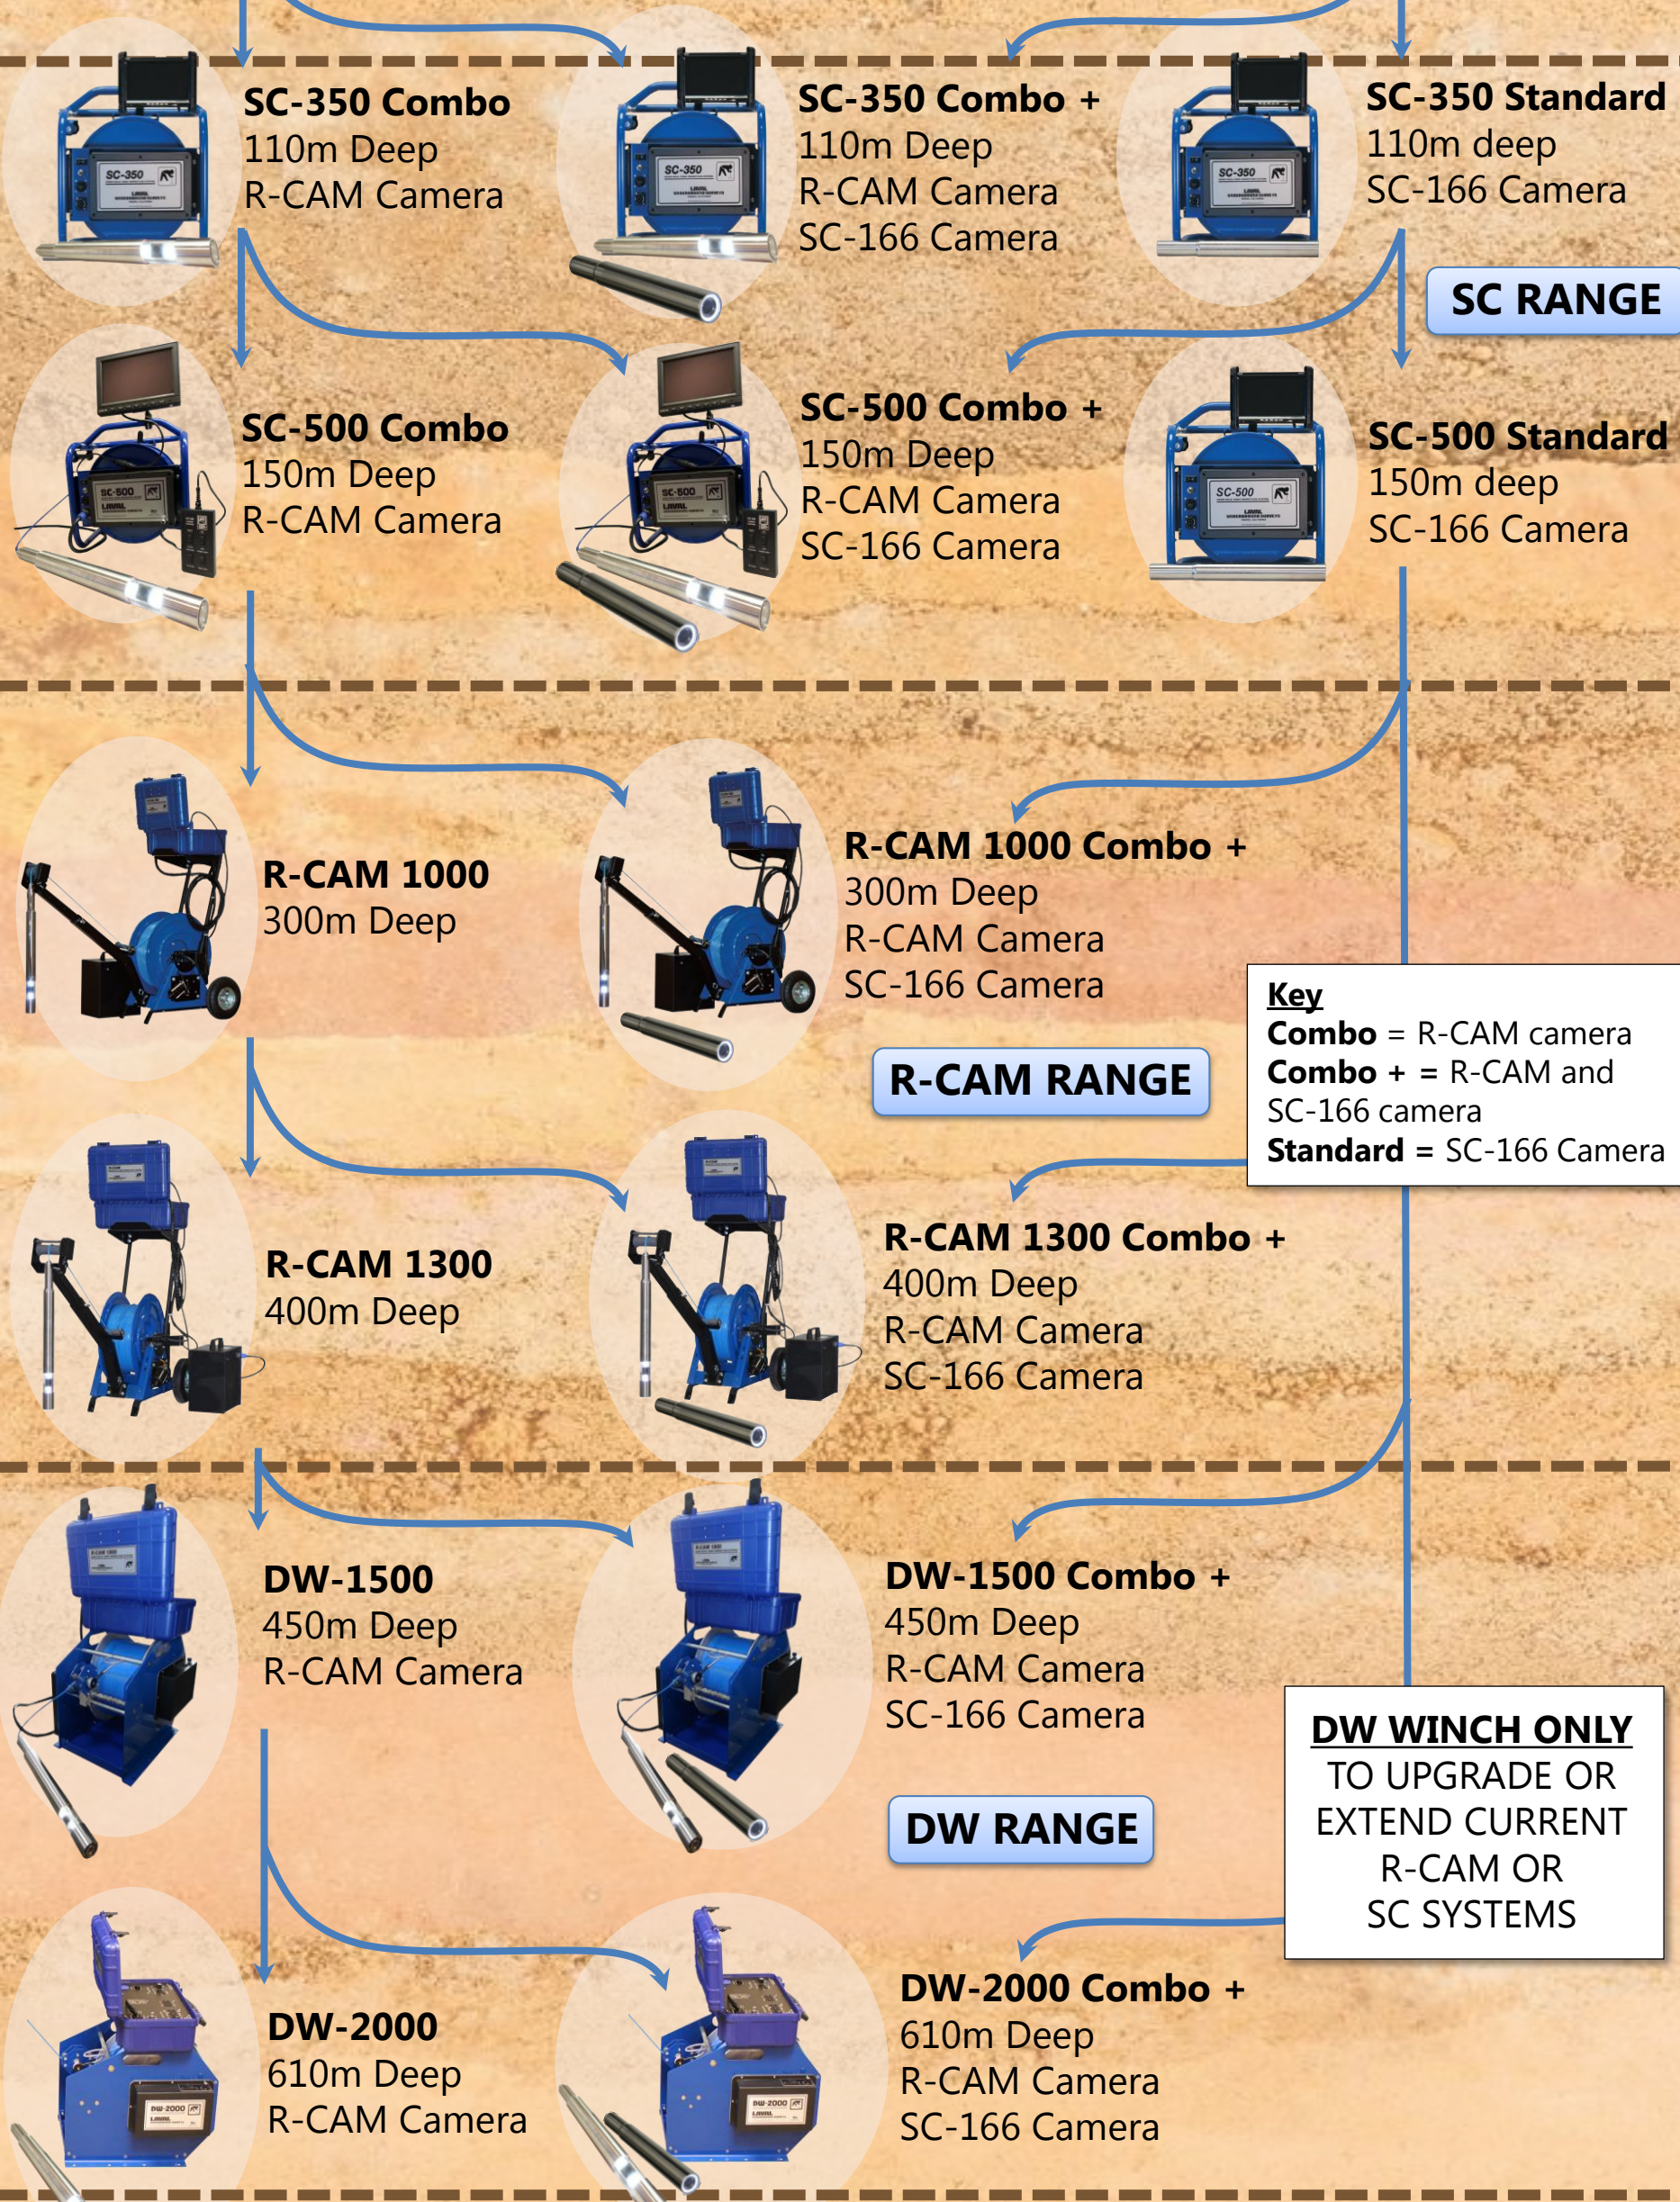

Laval Downhole Camera Family Tree

R-CAM Camera
Down and side view
Down and side lighting

SC-166 Camera
Down view only
Down view lighting &
Small diameter holes

SC RANGE

R-CAM RANGE

Key
Combo = R-CAM camera
Combo + = R-CAM and SC-166 camera
Standard = SC-166 Camera

DW RANGE

DW WINCH ONLY
TO UPGRADE OR
EXTEND CURRENT
R-CAM OR
SC SYSTEMS

CUSTOM PACKAGE (Contact us)