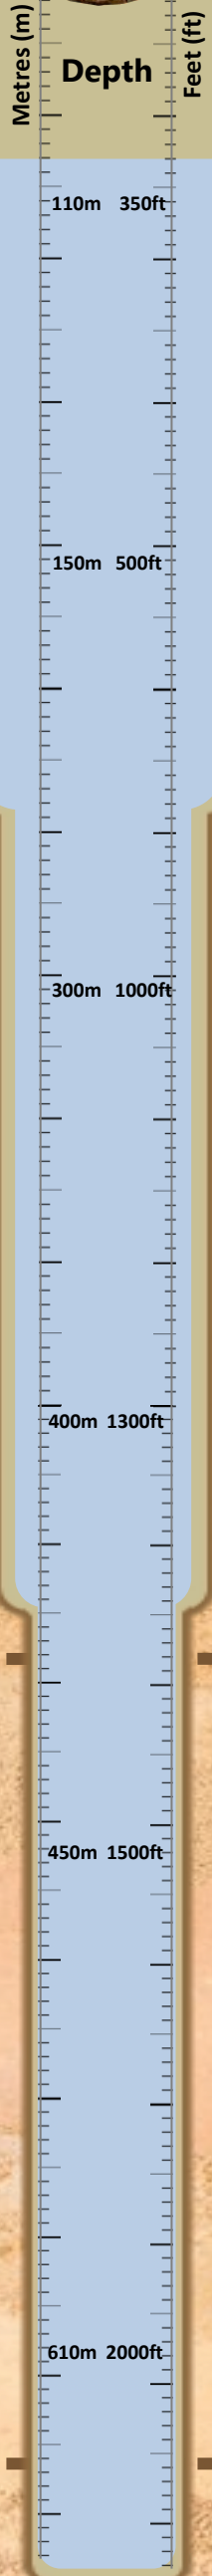

Laval Downhole Camera Family Tree

R-CAM Camera
Down and side view
Down and side lighting

SC-166 Camera
Down view only
Down view lighting &
Small diameter holes

SC RANGE

R-CAM RANGE

Key
Combo = R-CAM camera
Combo + = R-CAM and SC-166 camera
Standard = SC-166 Camera